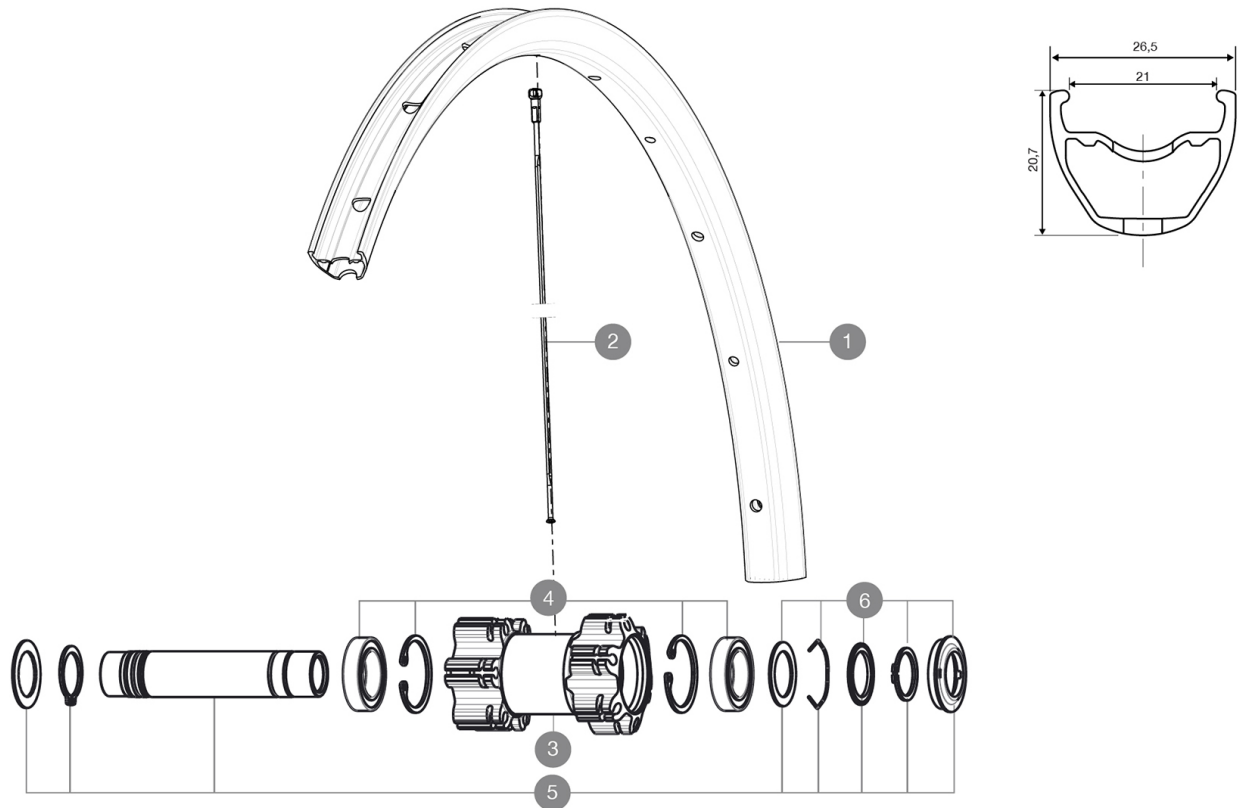

MAVIC Crossride FTS-X 26

ASTM CATEGORY 3 : offroad with jumps less than 61cm
Recommended weight limit : 120kg
ETRTO recommended tyre sizes: 35mm to 69mm (1.4" to 2.7")

REFERENCES WHEELS

F50501 Xride FTS-X 26 16 Ft 15/QRx100

RIMS

VALVE HOLE (MM): 8,5 WITH POP OFF REDUCER :

1	V2314715	"KIT FRT/RR RIM CROSSRIDE/CROSSRIDE FTSX 26""
---	----------	---

SPOKES

2	36689801	KIT 12 FT/NDS CROSSONE SPK 264mm
---	----------	----------------------------------

HUB SHELLS

3	N/A	HUB BODY
4	99688501	BEARING KIT 9/12/15 D6T HUB 20x32x7 6804
5	V2370101	KIT FRONT AXLE 15MM CROSSONE/-RIDE/-ROC - while stock last
6	V2370301	KIT FRONT AUTO ADJUSTING PLAY 15mm AXLE

MAVIC Crossride FTS-X 26